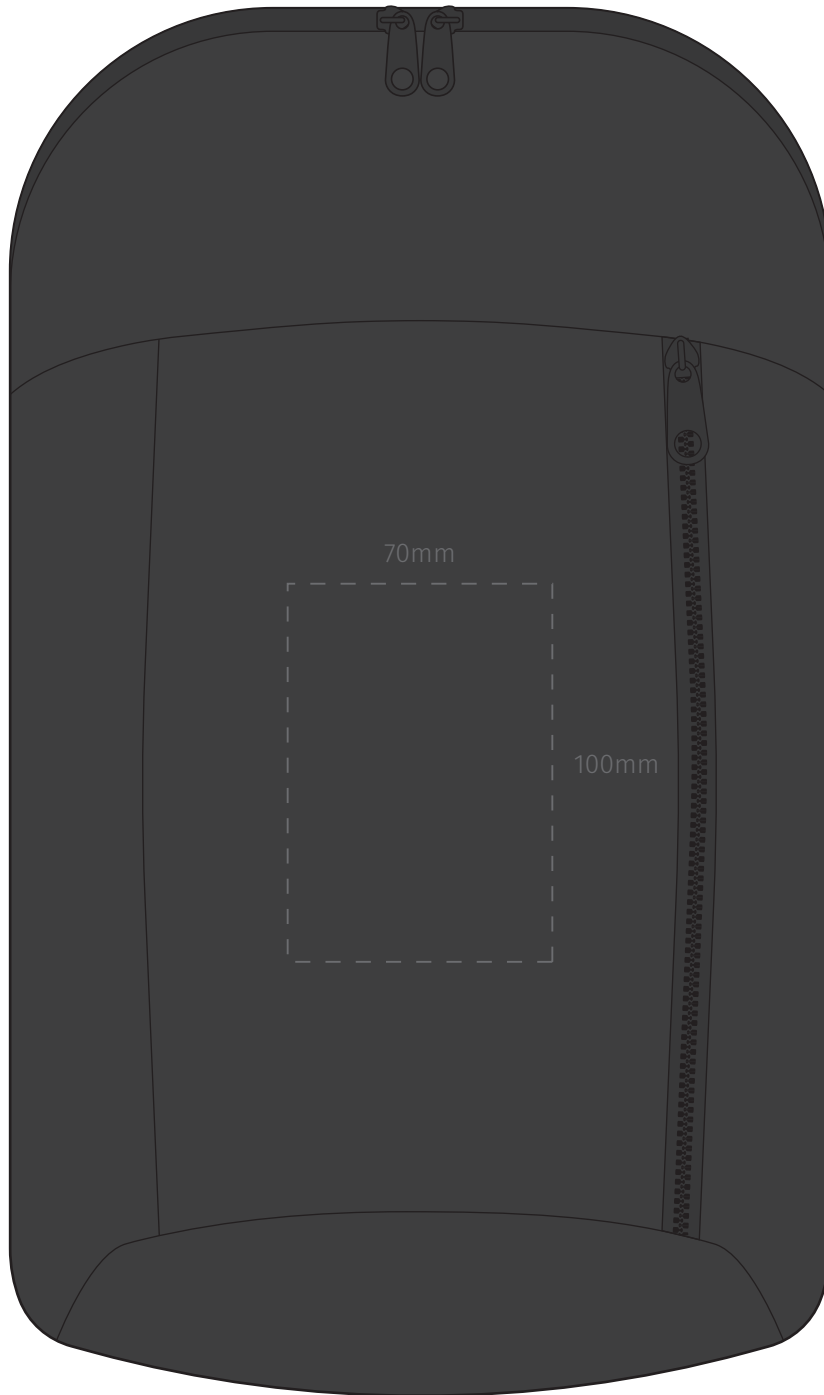

TEMPLATE:
■ SAMMIE BACKPACK

Item shown at 50% actual size when viewed on A4 paper

BRANDING - Screen print

Max branding area 70 x 100mm